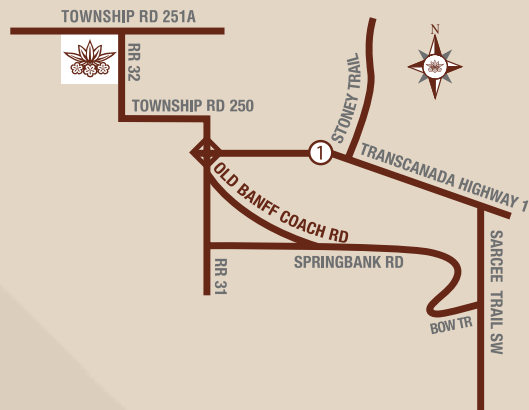

DRIVING DIRECTIONS TO AVENTERRA ESTATES

Follow Highway 1 West (16th Avenue) for Approximately Five minutes Past the Calgary City Limits

Exit North Onto Old Banff Coach Road

Turn West Onto Township Road 250

Turn North Onto Range Road 32 for Approximately 2 Kilometers

Proceed Until You See the Aventerra Estates Site Sign on Your Left